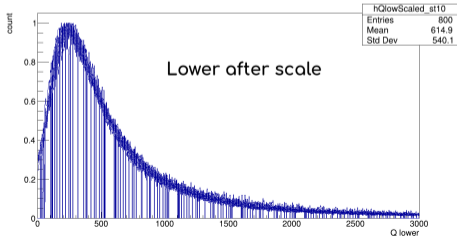

dEdx in Xe run

Sergei Merts

25/09/24

Charge scaling

TOF-400

TOF-700

TOF-400 NEW