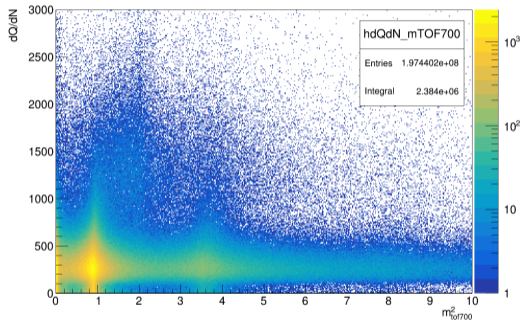

dEdx in Xe run

Sergei Merts

25/09/24

Charge scaling

TOF-400

TOF-700

TOF-400 NEW