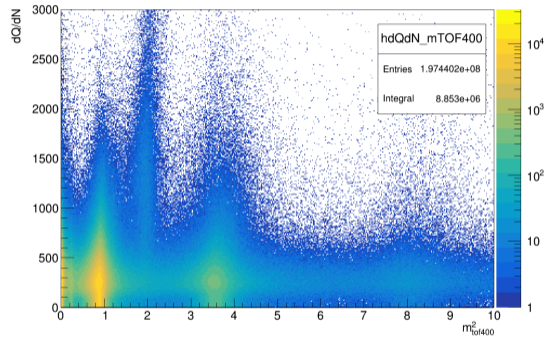

dEdx in Xe run

Sergei Merts

25/09/24

Charge scaling

TOF-400

TOF-700

TOF-400 NEW