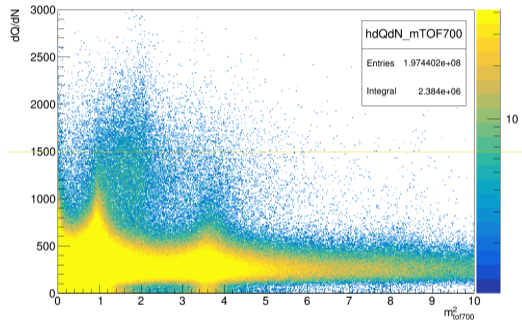

dEdx in Xe run

Sergei Merts

25/09/24

Charge scaling

TOF-400

TOF-700

TOF-400 NEW