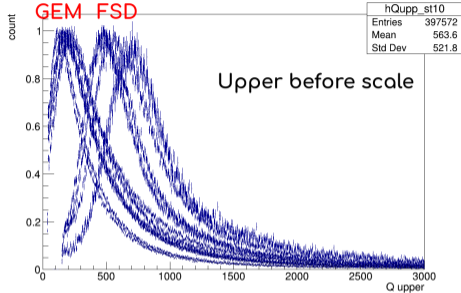

dEdx in Xe run

Sergei Merts

25/09/24

Charge scaling

TOF-400

TOF-700

TOF-400 NEW