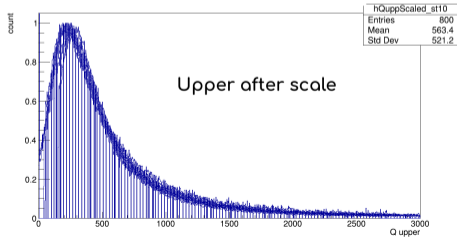

dEdx in Xe run

Sergei Merts

25/09/24

Charge scaling

TOF-400

TOF-700

TOF-400 NEW