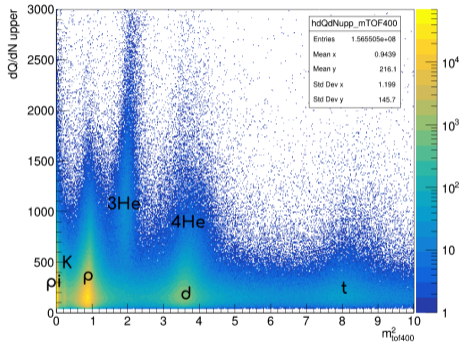

dEdx in Xe run

Sergei Merts

25/09/24

Charge scaling

TOF-400

TOF-700

TOF-400 NEW