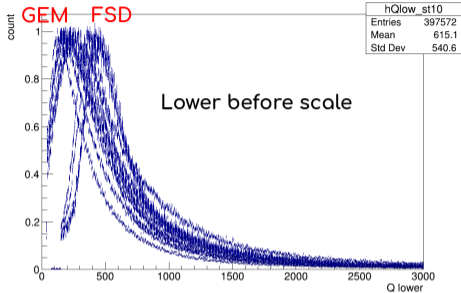

dEdx in Xe run

Sergei Merts

25/09/24

Charge scaling

TOF-400

TOF-700

TOF-400 NEW